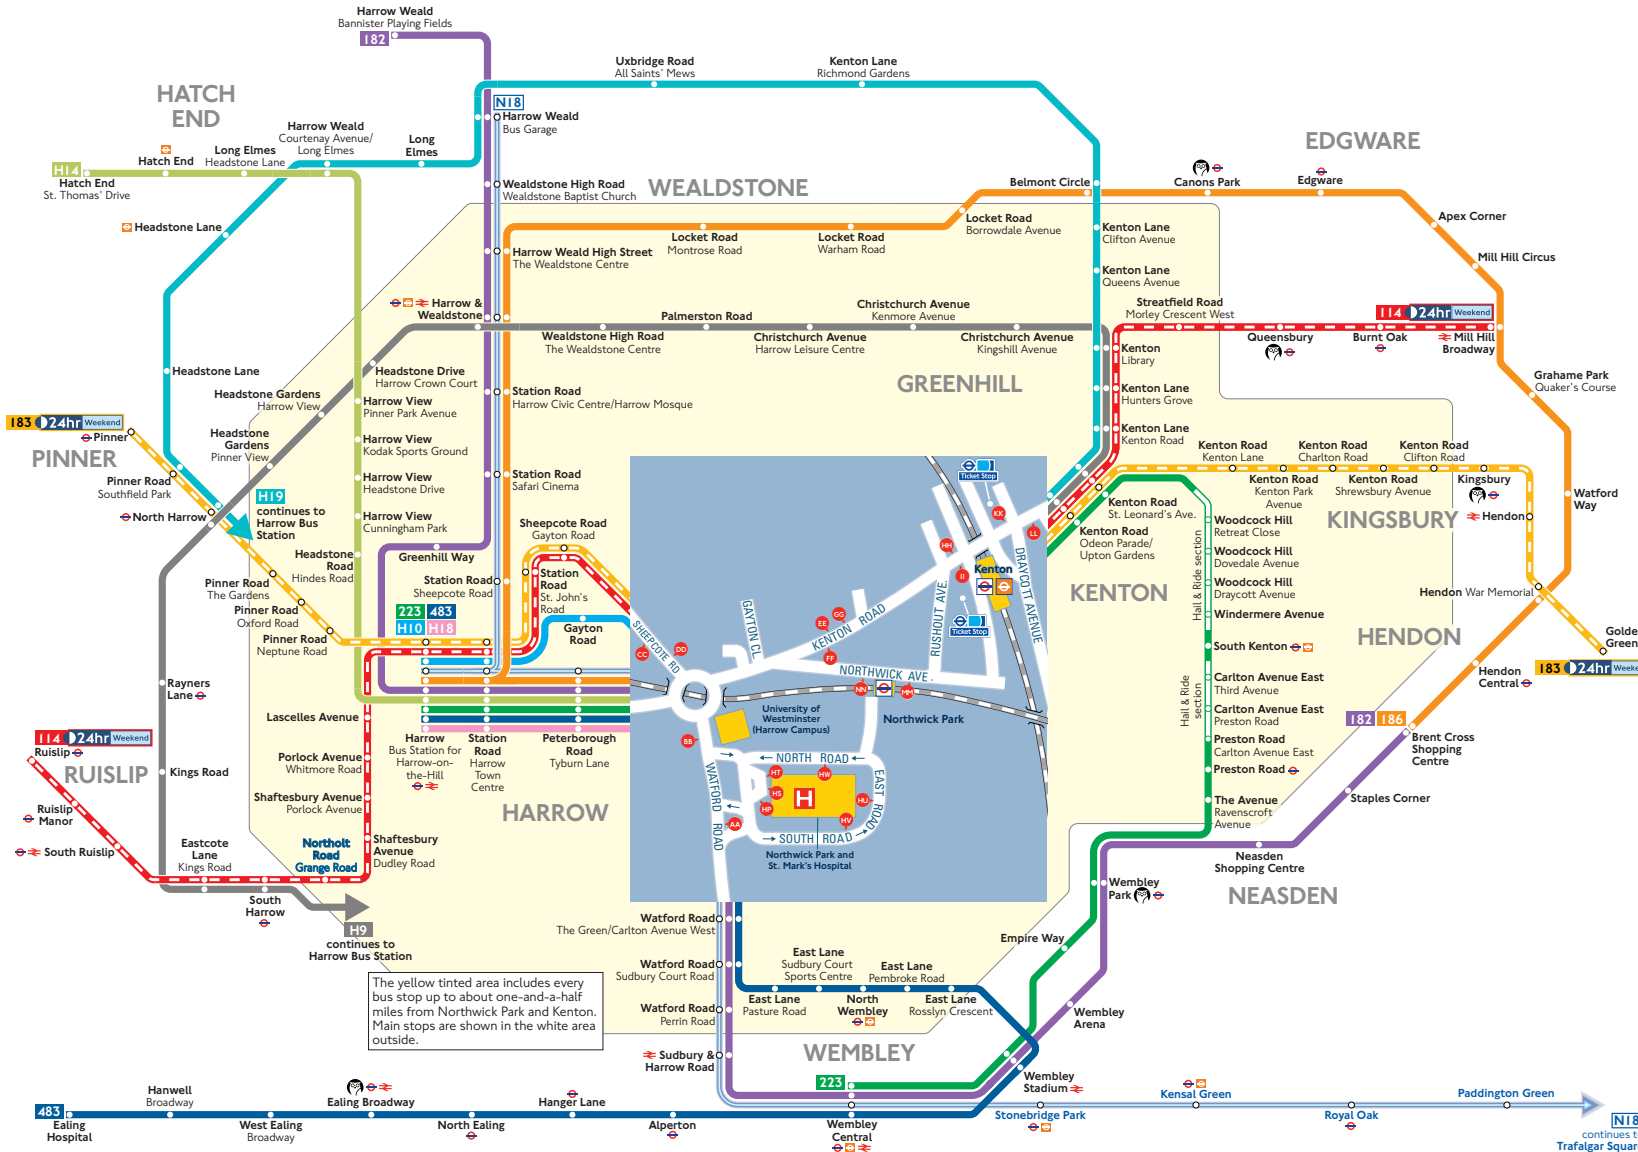

Buses from Northwick Park and Kenton

Route finder

Bus route	Towards	Bus stops
114 24hr Weekend	Mill Hill Broadway	DD GG HB KX
	Ruislip	CG FT LL LK
182	Brent Cross Shopping Centre	AA
	Harrow Weald	BB
183 24hr Weekend	Golders Green	DD GG HB KX
	Pinner	CG FT LL LK
186	Brent Cross Shopping Centre	HS HW
223	Harrow	FB HS LL LK
	Wembley	CG FT HB KX
483	Ealing Hospital	BB
	Harrow	AA
H9	Harrow via Wealdstone	DD EE GG HB HT KX NY
H10	Harrow	CG HS LL LK NW
H14	Hatch End	HS
H18	Harrow	HS LL NW
H19	Harrow via Wealdstone	EE GG HB HT KX NY

Night buses

Bus route	Towards	Bus stops
N18	Harrow Weald	BB
	Trafalgar Square	AA

Key

- **114** Day buses in black
- **N18** Night buses in blue
- Connections with London Underground
- Connections with London Overground
- Connections with National Rail
- Operates daily with 24-hour service Friday and Saturday nights
- Tube station with 24-hour service Friday and Saturday nights

Ways to pay

- Use your contactless debit or credit card. It's the same fare as Oyster and there is no need to top up.
- Top up your Oyster pay as you go credit or buy Travelcards and bus & tram passes at around 4,000 shops across London.
- Sign up for an online account to top up online and see your travel history and spending.